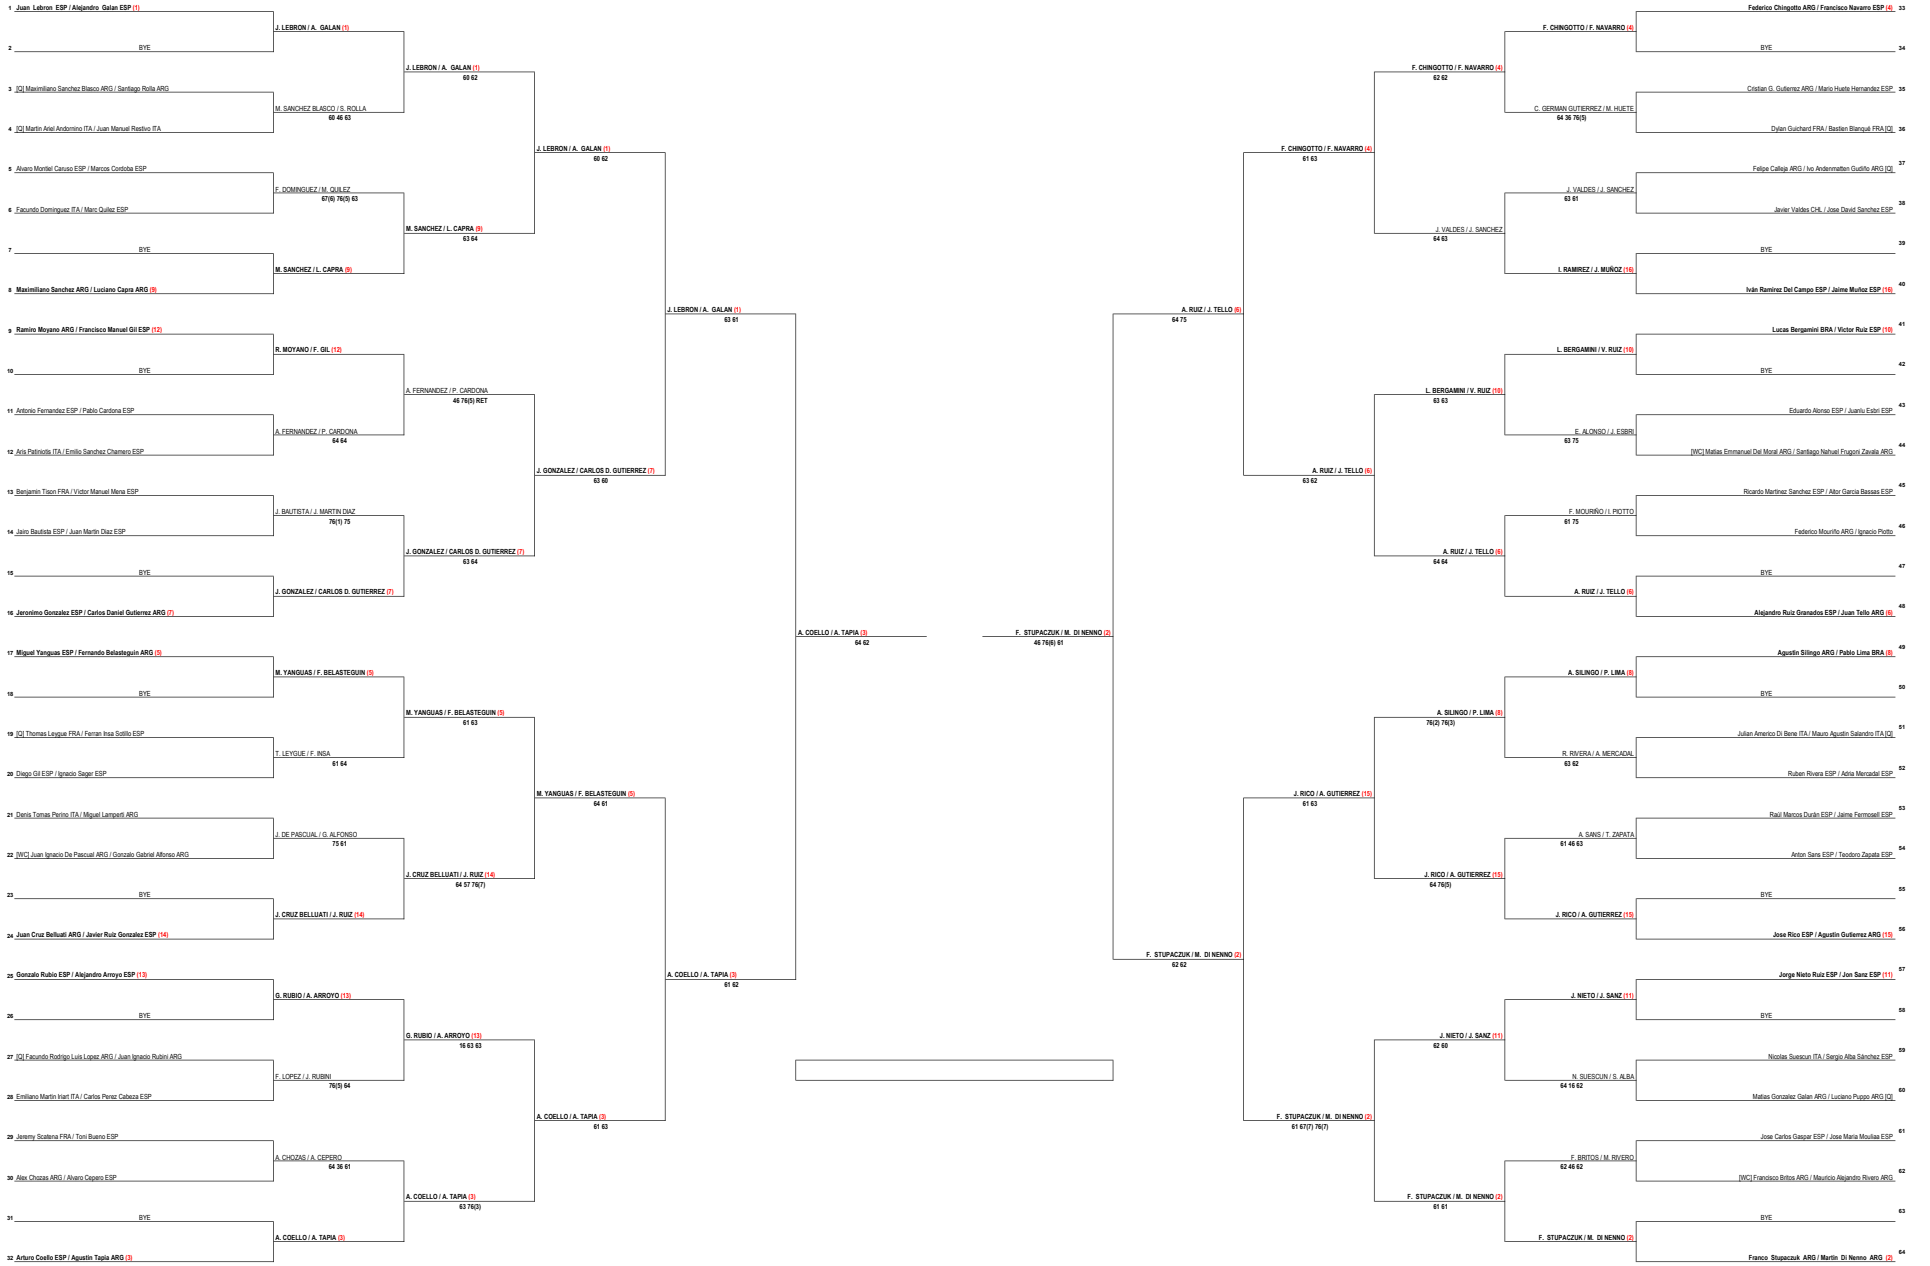

PREMIER PADEL P1 MENDOZA
 MENDOZA - ARGENTINA
 Jul 31 - Aug 6, 2023 | C. 300,000
 Men's Main Draw

Tournament Director		Sponsor		Supervisor PP / FIP		Alternates / Lucky Loser		Withdrawals		References			
Tour Director Anel Anel Tournament Director Juan Facundo Mazzanti RELEASED Saturday, 29 July 2023 14:00 PM		N° 1 BLAVIERE 1 JUAN LEBRON / ALJANDRO GALAN 2 FRANCISCO STUPACZUK / MARTIN DI NANNO 3 ANDRÉS COELLO / AGUSTÍN GUERRER 4 FEDERICO CHINGOTTO / FRANCISCO MARIANO 5 RAÚL BERGAMINI / VÍCTOR RUIZ 6 ALONSO / J. SERRA 7 JERÓNIMO GONZÁLEZ / CARLOS DANIEL GUTIERREZ 8 AGUSTÍN SANZ / PABLO LIMA		N° 16 BLAVIERE 16 MARCELO JIMENEZ / AGUSTIN LUCCI 17 LUCAS BERGAMINI / VICTOR RUIZ 18 JON SANZ / T. ZAPATA 19 PABLO MORAÑO / FRANCISCO MARIANO 20 ALONSO / J. SERRA 21 JUAN CRUZ BELLUATI / JAVIER RUIZ GONZALEZ 22 JOSE RICO / AGUSTIN GUERRER 23 NOLAN RUIZ / JAVIER RUIZ		Supervisor PP / FIP José Luis Martínez		Alternates / Lucky Loser		Withdrawals		References	