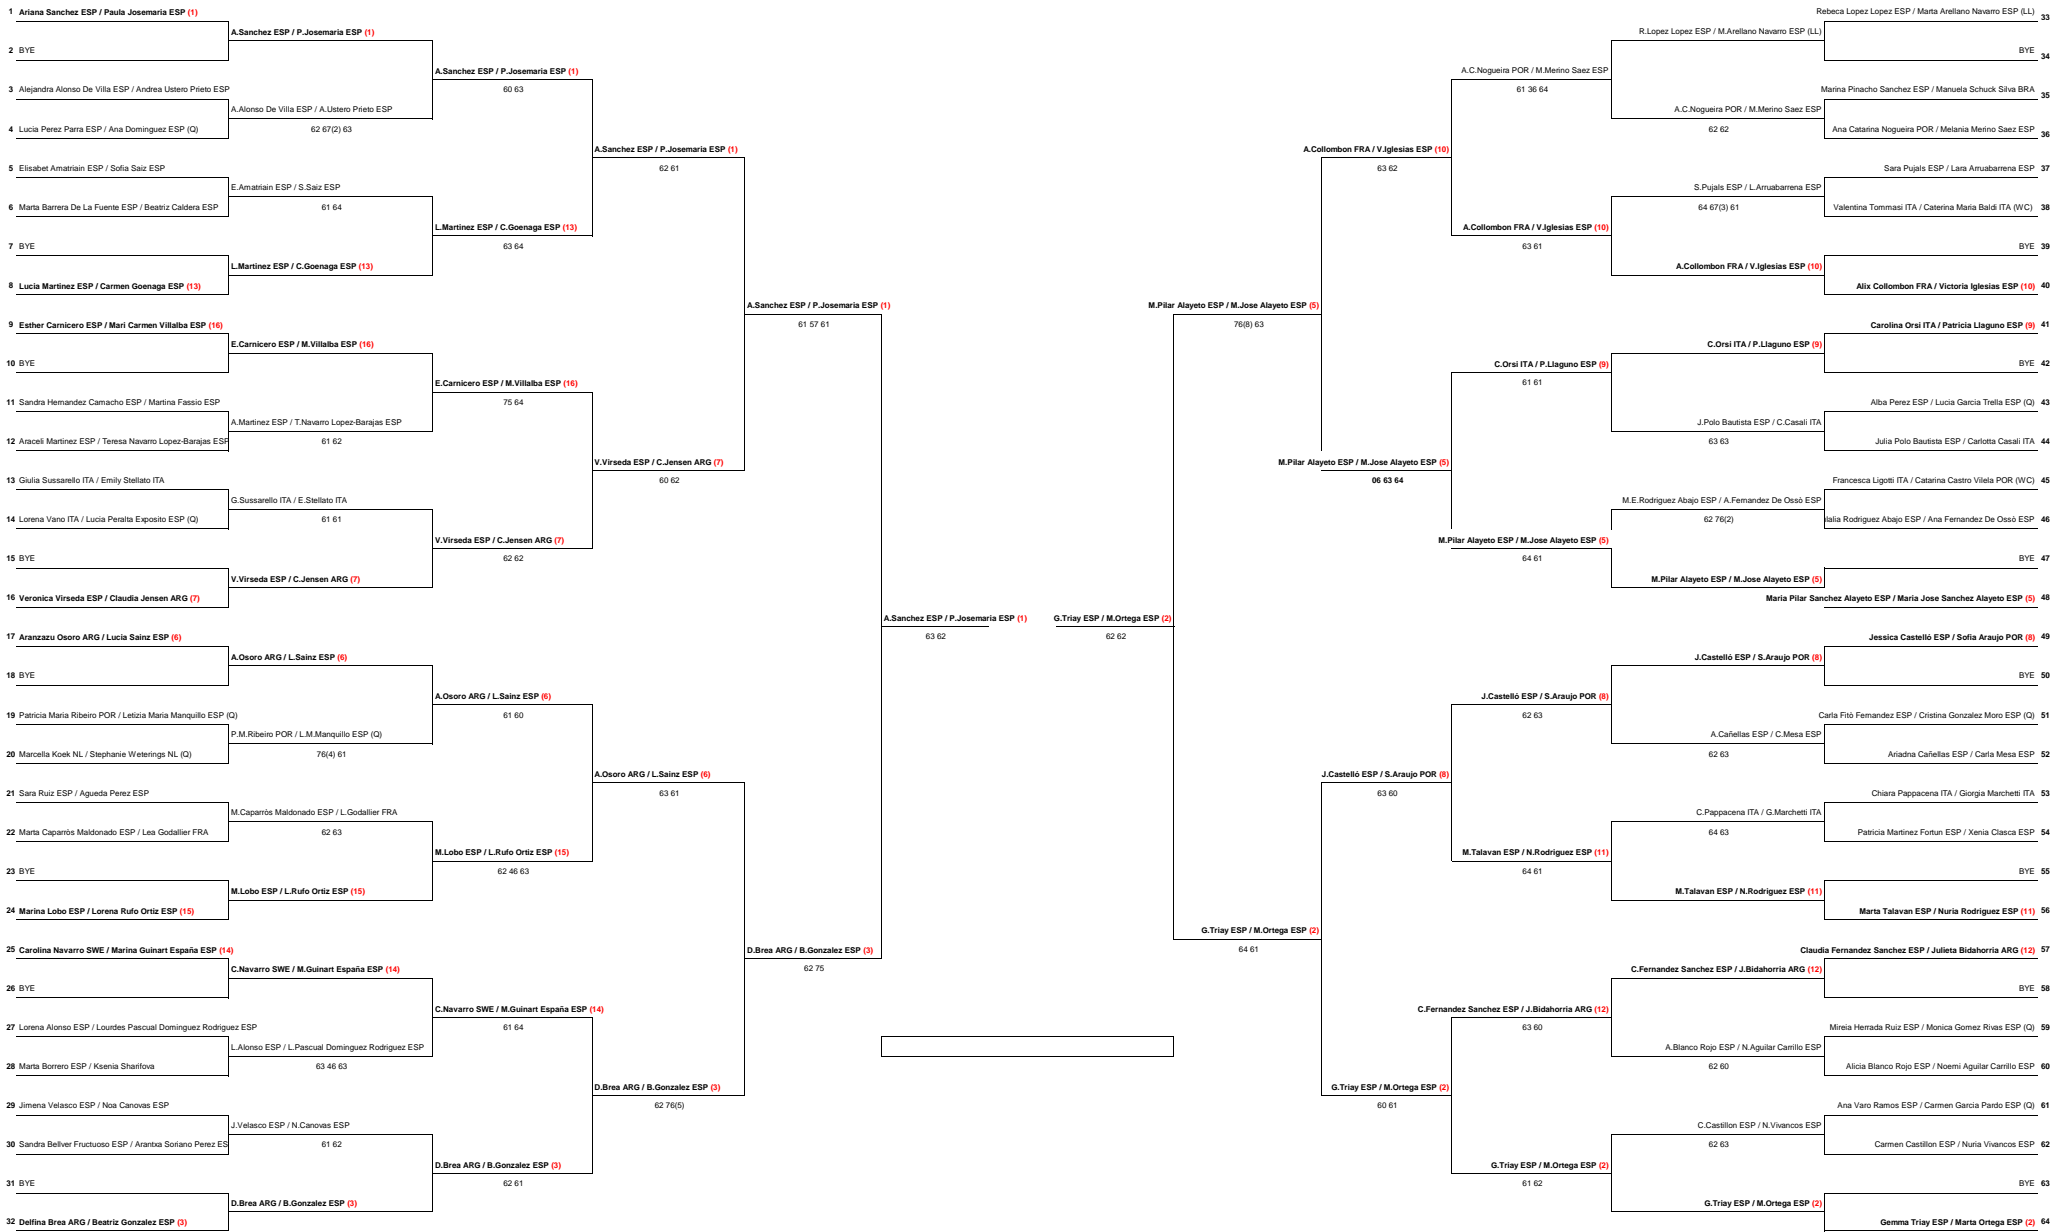

BNL ITALY MAJOR PREMIER PADEL
ROMA, ITA
Jul 08 - Jul 16, 2023 | € 350,000
Women's Main Draw

Supervisor PP / FIP
Jose Luis Martinez
Main Referee
Nicola Antonelli
Referee
Fabio Gianetta

Lucky Loser
Rebeca Looez Looez / Marta Arellano Navarro ESP
Withdrawals
Tamara Icardo (ESP) / Maria Virginia Riera (ARG)